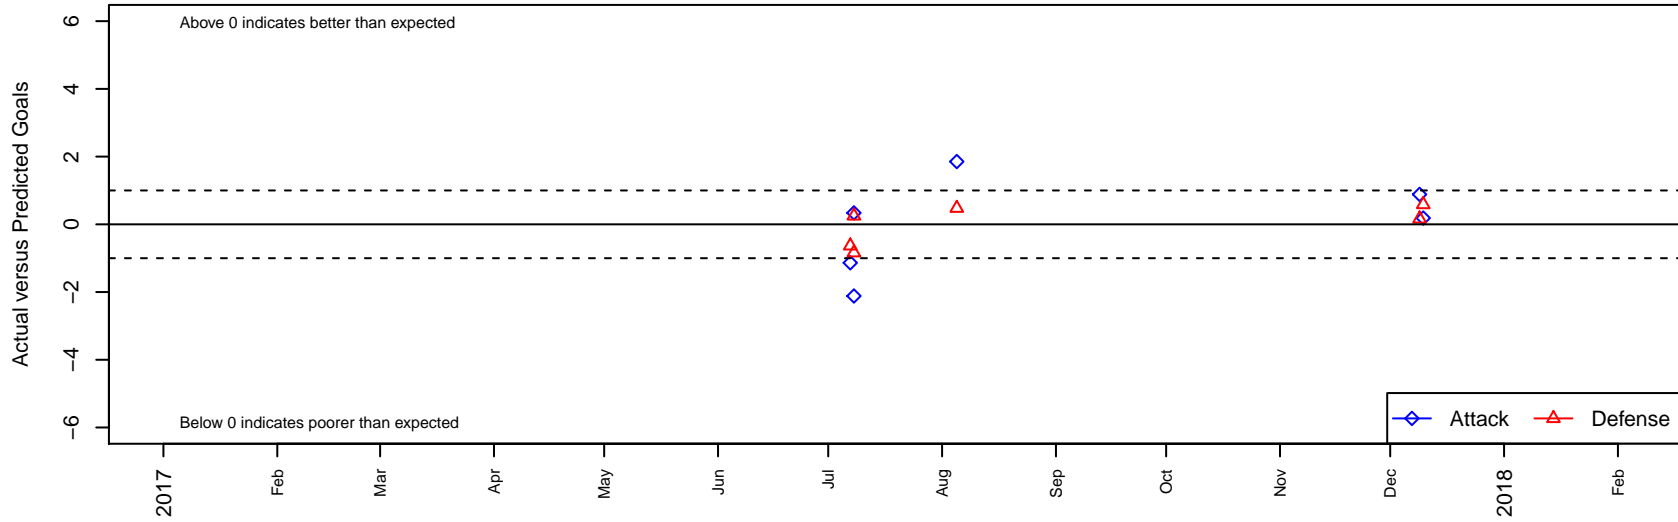

West Narrows FC Blue G99

West Narrows FC
Gig Harbor, WA
G99 total strength=1746
attack=13.94 defense=50.41
fall league = PSPL WSPL 2 U19

alt names used:
West Narrows Blue G99
West Narrows F.C. G 99 Navy

Venues played:
2017 Seattle Cup GU17-19 Silver
2017 PSPL WSPL 2 U19

West Narrows FC Blue G99
Dots are actual minus expected GF (blue circles) and GA (red triangles).
Blue line is smoothed change in attack strength. Red is smoothed change in defense strength.